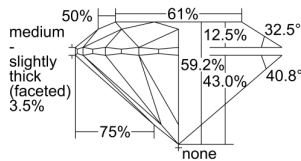

GIA®

FACSIMILE

GIA REPORT 2476229396

Verify this report at GIA.edu

GIA NATURAL DIAMOND DOSSIER®

August 02, 2023
GIA Report Number 2476229396
Shape and Cutting Style ..... Round Brilliant
Measurements ..... 5.14 - 5.17 x 3.05 mm

GRADING RESULTS

Carat Weight ..... 0.50 carat
Color Grade ..... F
Clarity Grade VS1
Cut Grade ..... Excellent

ADDITIONAL GRADING INFORMATION

Polish ..... Excellent
Symmetry ..... Excellent
Fluorescence ..... None
Clarity Characteristics..... Cloud, Feather, Pinpoint, Indented
Natural

Inscription(s): GIA 2476229396

PROPORTIONS

Profile to actual proportions

GRADING SCALES

GIA COLOR SCALE	GIA CLARITY SCALE	GIA CUT SCALE	
D	FLAWLESS	EXCELLENT	
E	INTERNALLY FLAWLESS		
F		VVS₁	VERY GOOD
G	VVS₂		
H	VS₁	GOOD	
I	VS₂		
J	SI₁	FAIR	
K	SI₂		
L	I₁	POOR	
M	I₂		
N	I₃		
O			
P			
Q			
R			
S			
T			
U			
V			
W			
X			
Y			
Z