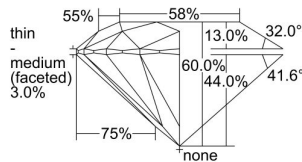

GIA®

FACSIMILE

GIA REPORT

2467665076

Verify this report at GIA.edu

GIA NATURAL DIAMOND DOSSIER®

May 22, 2023
GIA Report Number **2467665076**
Shape and Cutting Style ..... **Round Brilliant**
Measurements ..... **5.80 - 5.84 x 3.49 mm**

GRADING RESULTS

Carat Weight ..... **0.70 carat**
Color Grade ..... **F**
Clarity Grade **S11**
Cut Grade ..... **Excellent**

ADDITIONAL GRADING INFORMATION

Polish ..... **Excellent**
Symmetry ..... **Excellent**
Fluorescence ..... **None**
Clarity Characteristics ..... **Cloud, Crystal**
Inscription(s): **GIA 2467665076**

PROPORTIONS

Profile to actual proportions

GRADING SCALES

GIA COLOR SCALE	GIA CLARITY SCALE	GIA CUT SCALE	
D	FLAWLESS	EXCELLENT	
E	INTERNALLY FLAWLESS		
F		VVS₁	VERY GOOD
G	VVS₂		
H	VS₁	GOOD	
I	VS₂		
J	S1₁	FAIR	
K	S1₂		
L	I₁	POOR	
M	I₂		
N	I₃		
O			
P			
Q			
R			
S			
T			
U			
V			
W			
X			
Y			
Z