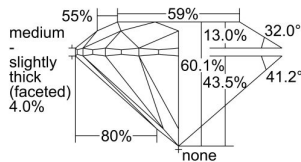

GIA®

FACSIMILE

GIA REPORT 2223522168

Verify this report at GIA.edu

GIA NATURAL DIAMOND DOSSIER®

July 15, 2022
GIA Report Number 2223522168
Shape and Cutting Style ..... Round Brilliant
Measurements ..... 5.12 - 5.16 x 3.09 mm

GRADING RESULTS

Carat Weight ..... 0.50 carat
Color Grade I
Clarity Grade VS2
Cut Grade ..... Excellent

ADDITIONAL GRADING INFORMATION

Polish ..... Excellent
Symmetry ..... Excellent
Fluorescence ..... Strong Blue
Clarity Characteristics ..... Crystal, Cloud
Inscription(s): GIA 2223522168

PROPORTIONS

Profile to actual proportions

GRADING SCALES

GIA COLOR SCALE	GIA CLARITY SCALE	GIA CUT SCALE	
D	FLAWLESS	EXCELLENT	
E	INTERNALLY FLAWLESS		
F		VVS₁	VERY GOOD
G	VVS₂		
H	VS₁	GOOD	
I	VS₂		
J	SI₁	FAIR	
K	SI₂		
L	I₁	POOR	
M	I₂		
N	I₃		
O			
P			
Q			
R			
S			
T			
U			
V			
W			
X			
Y			
Z