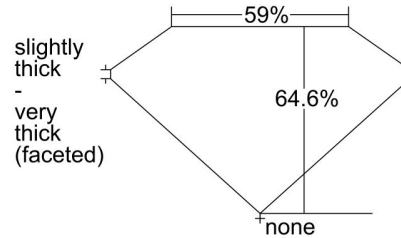

GIA NATURAL DIAMOND GRADING REPORT

November 21, 2023
 GIA Report Number 6475646944
 Shape and Cutting Style Oval Brilliant
 Measurements 7.91 x 5.61 x 3.62 mm

GRADING RESULTS

Carat Weight 1.03 carat
 Color Grade D
 Clarity Grade VS1

ADDITIONAL GRADING INFORMATION

Polish Excellent
 Symmetry Excellent
 Fluorescence Medium Blue
 Inscription(s): GIA 6475646944
 Comments: Additional pinpoints are not shown.

PROPORTIONS

Profile not to actual proportions

CLARITY CHARACTERISTICS

KEY TO SYMBOLS*

- Crystal
- ~ Feather
- Pinpoint

* Red symbols denote internal characteristics (inclusions). Green or black symbols denote external characteristics (blemishes). Diagram is an approximate representation of the diamond, and symbols shown indicate type, position, and approximate size of clarity characteristics. All clarity characteristics may not be shown. Details of finish are not shown.