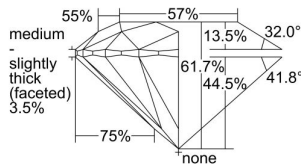

GIA®

FACSIMILE

GIA REPORT 6465354624

Verify this report at GIA.edu

GIA NATURAL DIAMOND DOSSIER®

April 19, 2023
GIA Report Number 6465354624
Shape and Cutting Style ..... Round Brilliant
Measurements ..... 5.11 - 5.15 x 3.17 mm

GRADING RESULTS

Carat Weight ..... 0.50 carat
Color Grade ..... E
Clarity Grade VS1
Cut Grade ..... Excellent

ADDITIONAL GRADING INFORMATION

Polish ..... Excellent
Symmetry ..... Excellent
Fluorescence ..... None
Clarity Characteristics ..... Cloud, Crystal
Inscription(s): GIA 6465354624

PROPORTIONS

Profile to actual proportions

GRADING SCALES

GIA COLOR SCALE	GIA CLARITY SCALE	GIA CUT SCALE	
D	FLAWLESS	EXCELLENT	
E	INTERNALLY FLAWLESS		
F		VVS₁	VERY GOOD
G	VVS₂		
H	VS₁	GOOD	
I	VS₂		
J	SI₁	FAIR	
K	SI₂		
L	I₁	POOR	
M	I₂		
N	I₃		
O			
P			
Q			
R			
S			
T			
U			
V			
W			
X			
Y			
Z