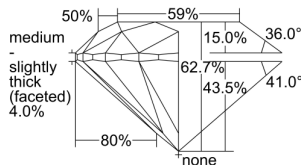

GIA®

FACSIMILE

GIA REPORT 6224996632

Verify this report at GIA.edu

GIA NATURAL DIAMOND DOSSIER®

July 03, 2023
GIA Report Number 6224996632
Shape and Cutting Style ..... Round Brilliant
Measurements ..... 5.60 - 5.65 x 3.52 mm

GRADING RESULTS

Carat Weight ..... 0.70 carat
Color Grade ..... F
Clarity Grade VS1
Cut Grade ..... Excellent

ADDITIONAL GRADING INFORMATION

Polish ..... Excellent
Symmetry ..... Excellent
Fluorescence ..... None
Clarity Characteristics..... Cloud, Crystal, Feather, Needle
Inscription(s): GIA 6224996632

PROPORTIONS

Profile to actual proportions