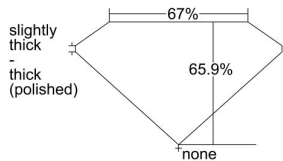

GIA®

FACSIMILE

GIA REPORT 5473304407

Verify this report at GIA.edu

GIA NATURAL DIAMOND DOSSIER®

August 09, 2023
GIA Report Number 5473304407
Shape and Cutting Style ..... Emerald Cut
Measurements ..... 6.02 x 4.43 x 2.92 mm

GRADING RESULTS

Carat Weight ..... 0.71 carat
Color Grade ..... D
Clarity Grade VS1

ADDITIONAL GRADING INFORMATION

Polish ..... Excellent
Symmetry ..... Excellent
Fluorescence ..... Medium Blue
Clarity Characteristics ..... Crystal, Cloud
Inscription(s): GIA 5473304407

PROPORTIONS

Profile not to actual proportions

GRADING SCALES

GIA COLOR SCALE		GIA CLARITY SCALE			
COLORLESS	D	VERY VERY SLIGHTLY INCLUDED	FLAWLESS		
	E		INTERNALLY FLAWLESS		
	F	VERY SLIGHTLY INCLUDED	VVS₁		
	G		VVS₂		
	H		VS₁		
	NEAR COLORLESS	I	SLIGHTLY INCLUDED	VS₂	
		J		SI₁	
		FAINT	K	INCLUDED	SI₂
			L		I₁
			M		I₂
VERT LIGHT	N	LIGHT	I₃		
	O				
	P				
	Q				
	R