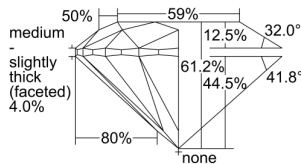

GIA®

FACSIMILE

GIA REPORT 5473059389

Verify this report at GIA.edu

GIA NATURAL DIAMOND DOSSIER®

July 10, 2023
GIA Report Number 5473059389
Shape and Cutting Style ..... Round Brilliant
Measurements ..... 5.70 - 5.74 x 3.50 mm

GRADING RESULTS

Carat Weight ..... 0.70 carat
Color Grade ..... G
Clarity Grade VS1
Cut Grade ..... Excellent

ADDITIONAL GRADING INFORMATION

Polish ..... Excellent
Symmetry ..... Excellent
Fluorescence ..... Strong Blue
Clarity Characteristics ..... Crystal, Feather, Cloud
Inscription(s): GIA 5473059389

PROPORTIONS

Profile to actual proportions

GRADING SCALES

GIA COLOR SCALE	GIA CLARITY SCALE	GIA CUT SCALE	
D	FLAWLESS	EXCELLENT	
E	INTERNALLY FLAWLESS		
F		VVS₁	VERY GOOD
G	VVS₂		
H	VS₁	GOOD	
I	VS₂		
J	SI₁	FAIR	
K	SI₂		
L	I₁	POOR	
M			
N			
O	I₂		
P			
Q	I₃		
R			
S			
T			
U			
V			
W			
X			
Y			
Z