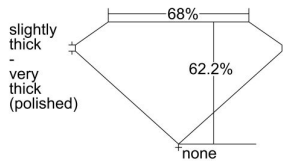

GIA®

FACSIMILE

GIA REPORT 347555084

Verify this report at GIA.edu

GIA NATURAL DIAMOND DOSSIER®

September 07, 2023
GIA Report Number 347555084
Shape and Cutting Style ..... Emerald Cut
Measurements ..... 5.42 x 4.00 x 2.49 mm

GRADING RESULTS

Carat Weight ..... 0.50 carat
Color Grade ..... D
Clarity Grade VS1

ADDITIONAL GRADING INFORMATION

Polish ..... Excellent
Symmetry ..... Very Good
Fluorescence ..... Medium Blue
Clarity Characteristics ..... Crystal, Pinpoint
Inscription(s): GIA 347555084

PROPORTIONS

Profile not to actual proportions

GRADING SCALES

GIA COLOR SCALE		GIA CLARITY SCALE			
COLORLESS	D	VERY VERY SLIGHTLY INCLUDED	FLAWLESS		
	E		INTERNALLY FLAWLESS		
	F	VERY SLIGHTLY INCLUDED	VS₁		
	G		VS₂		
	H		VS₁		
	NEAR COLORLESS	I	SLIGHTLY INCLUDED	VS₂	
		J		SI₁	
		FAINT	K	INCLUDED	SI₂
			L		I₁
			M		I₂
VERY LIGHT			N	INCLUDED	I₃
			O		
			P		
	Q				
LIGHT	R				
	S				
	T				
	U				
	V				
	Z