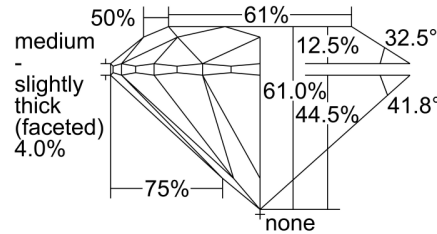

GIA NATURAL DIAMOND GRADING REPORT

March 25, 2024
GIA Report Number 2487911957
Shape and Cutting Style ..... Round Brilliant
Measurements ..... 8.11 - 8.15 x 4.96 mm

GRADING RESULTS

Carat Weight ..... 2.00 carat
Color Grade I
Clarity Grade VS2
Cut Grade ..... Excellent

ADDITIONAL GRADING INFORMATION

Polish ..... Excellent
Symmetry ..... Excellent
Fluorescence ..... None

Inscription(s): GIA 2487911957

Comments: Clouds are not shown. Pinpoints are not shown.

PROPORTIONS

Profile to actual proportions